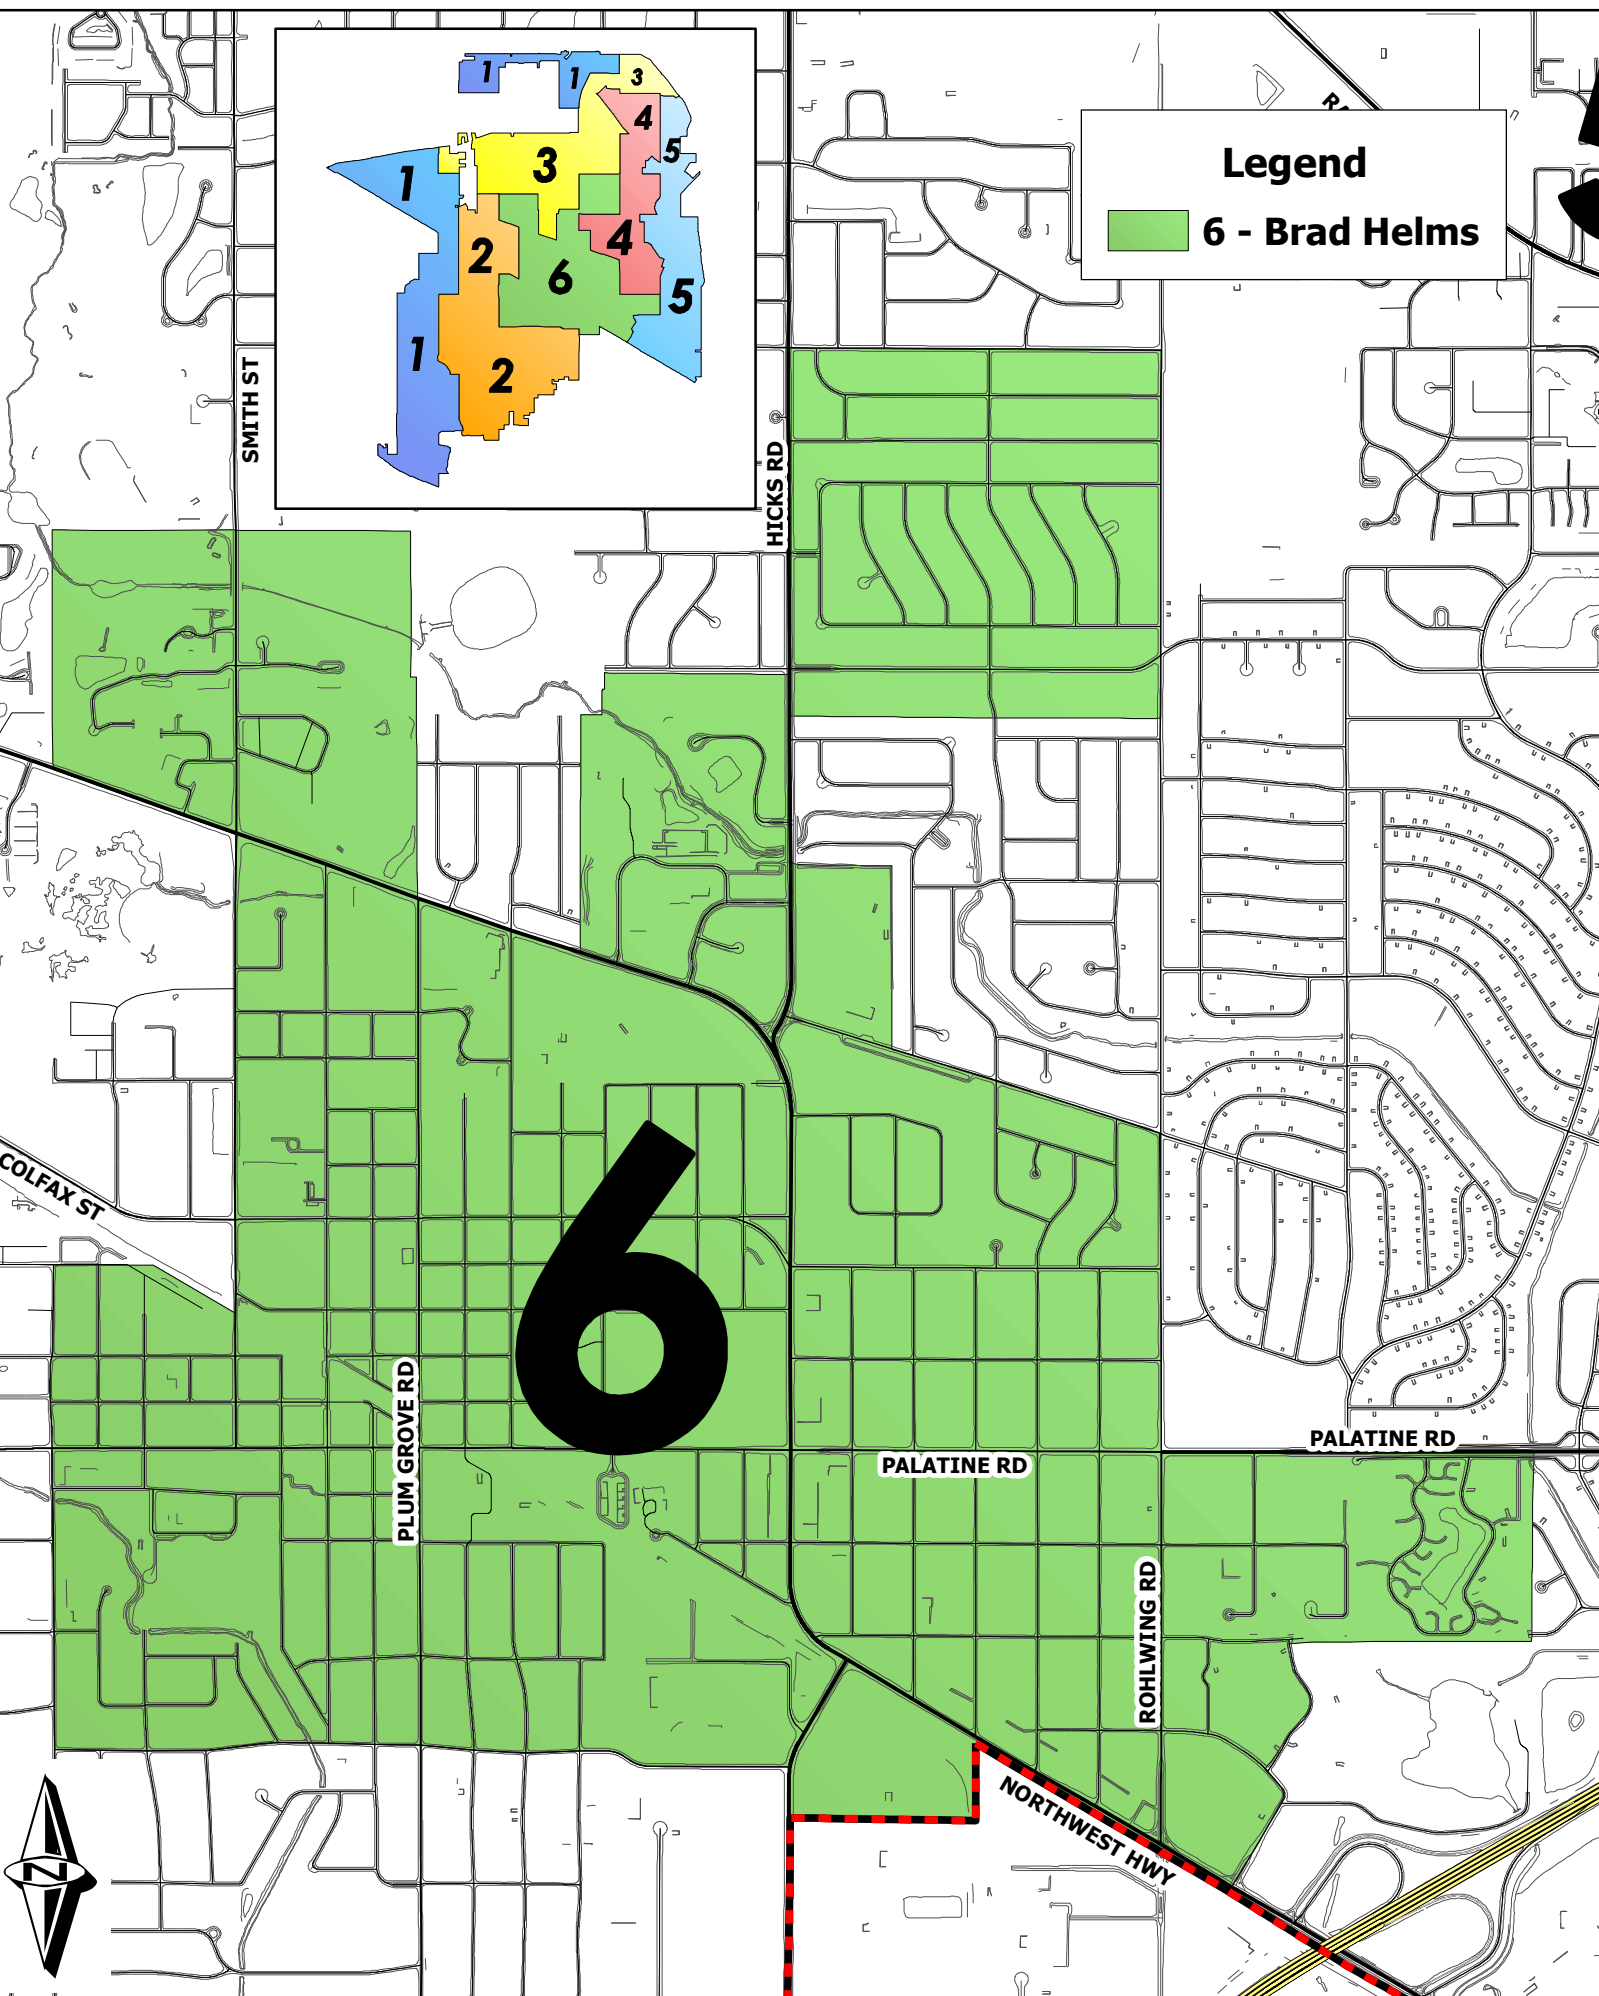

Village of Palatine Council District #6

Legend

6 - Brad Helms

6

SMITH ST

HICKS RD

COLFAX ST

PLUM GROVE RD

PALATINE RD

PALATINE RD

ROHLWING RD

NORTHWEST HWY