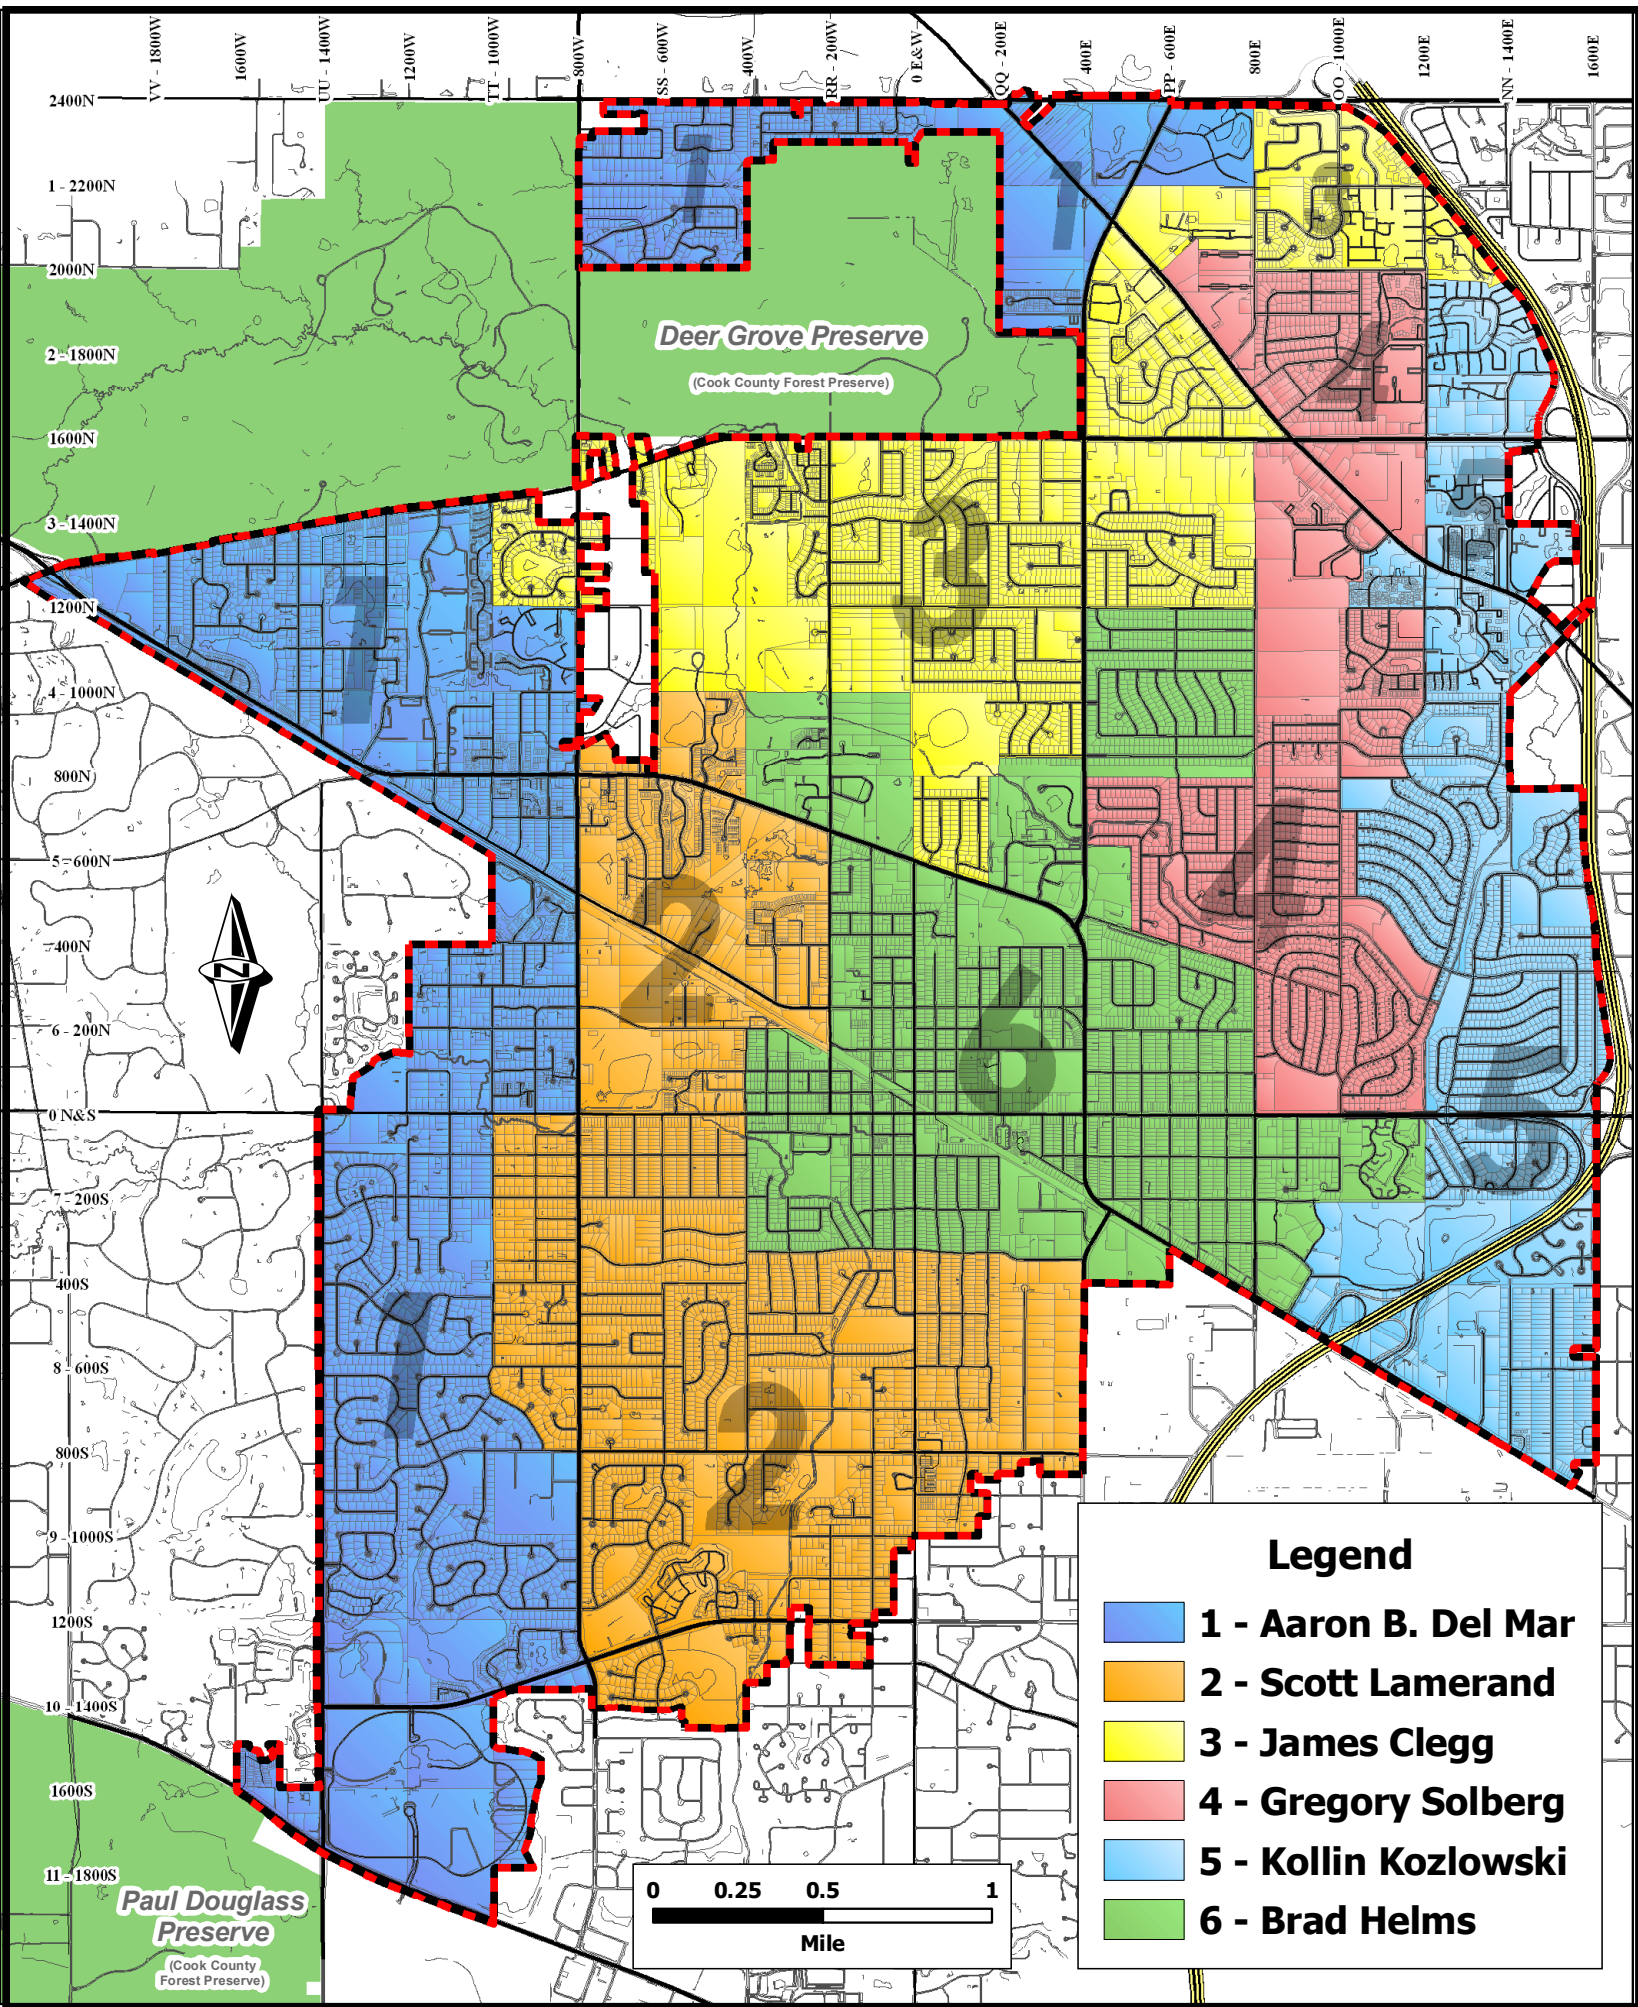

Village of Palatine Council Districts

Legend

- 1 - Aaron B. Del Mar
- 2 - Scott Lamerand
- 3 - James Clegg
- 4 - Gregory Solberg
- 5 - Kollin Kozlowski
- 6 - Brad Helms