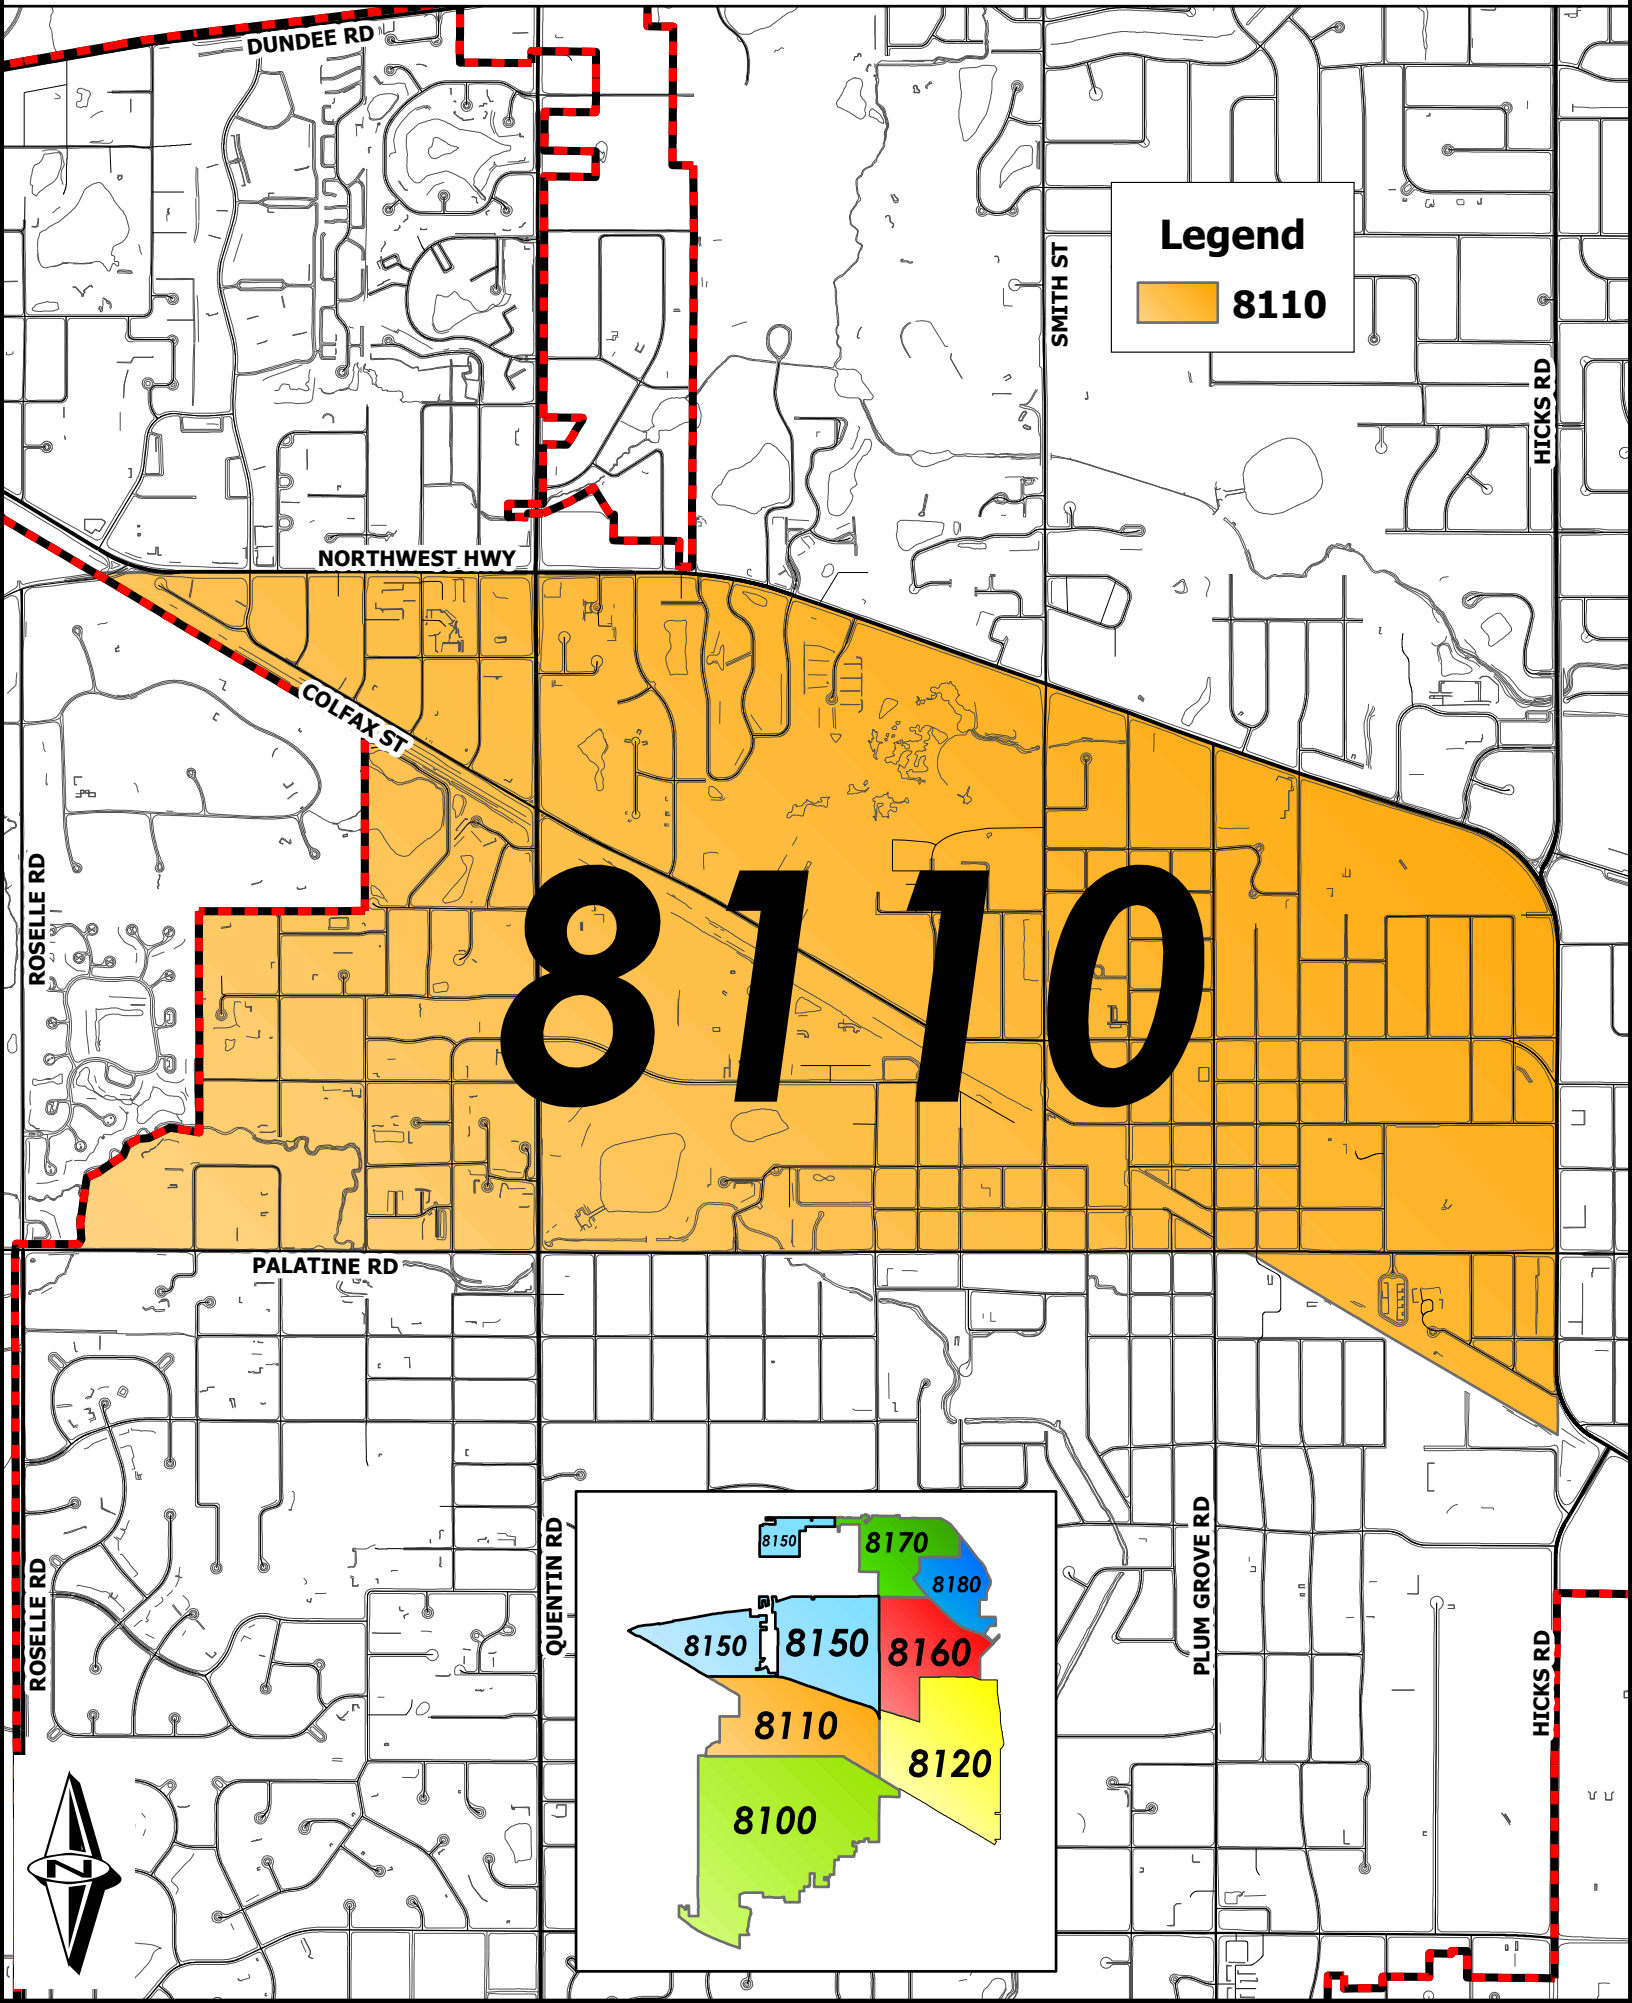

# Village of Palatine Police Beat 8110

**Legend**  
8110

8110