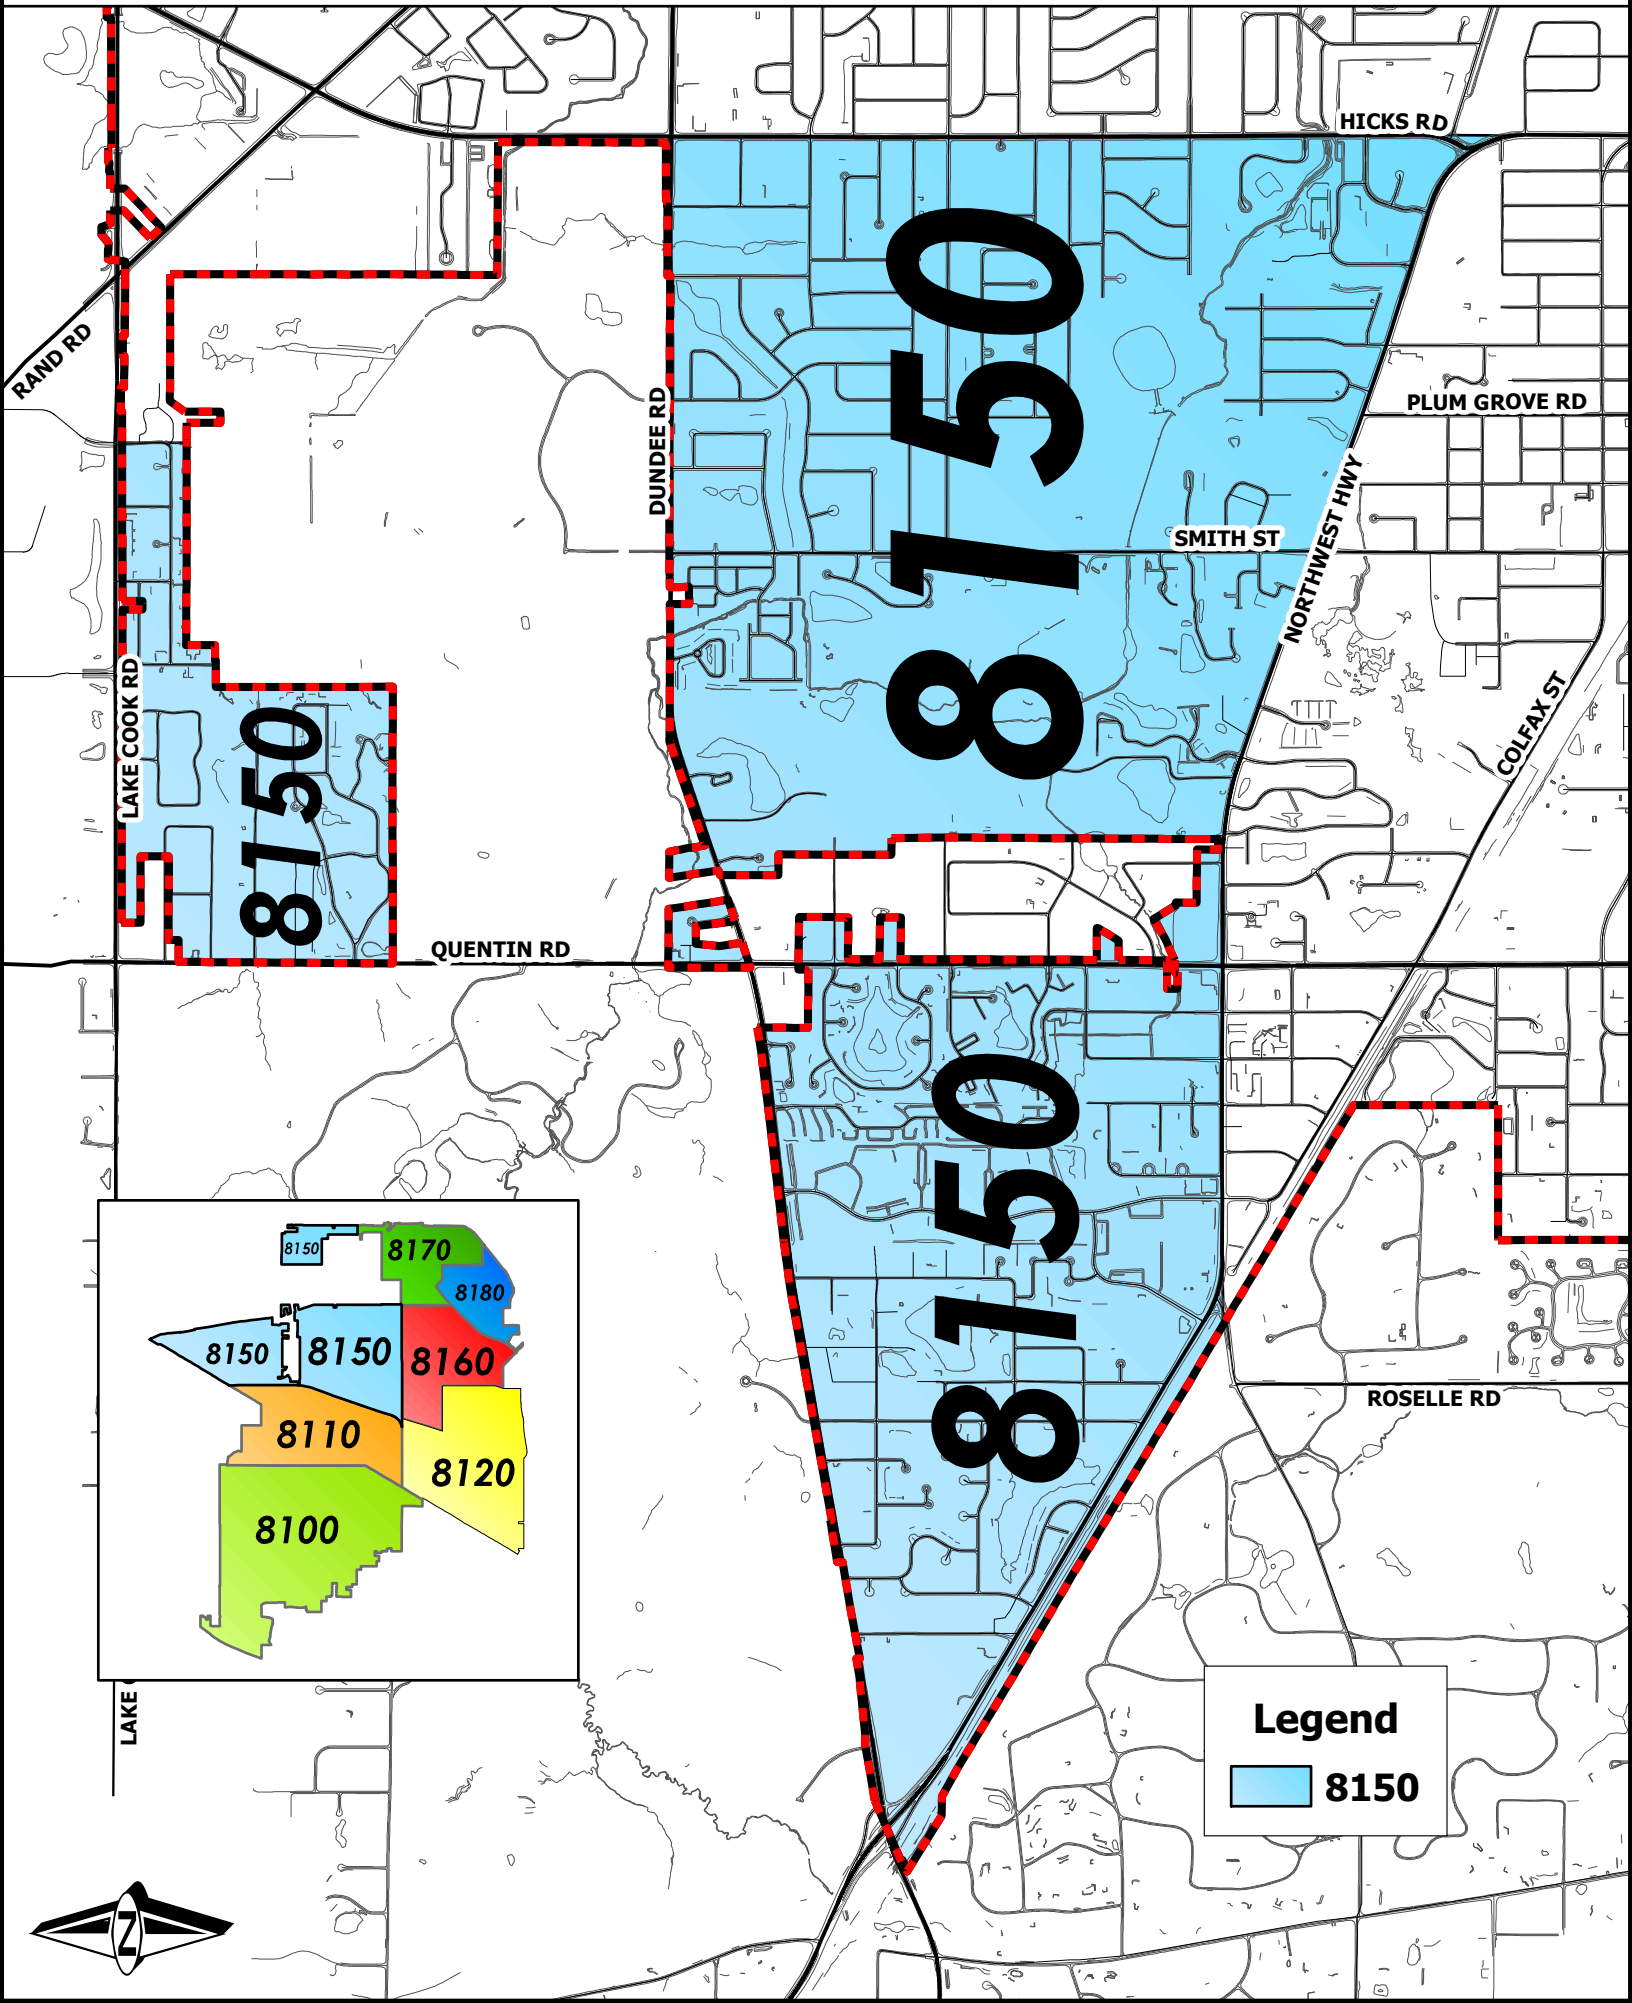

# Village of Palatine Police Beat 8150

**Legend**  
8150