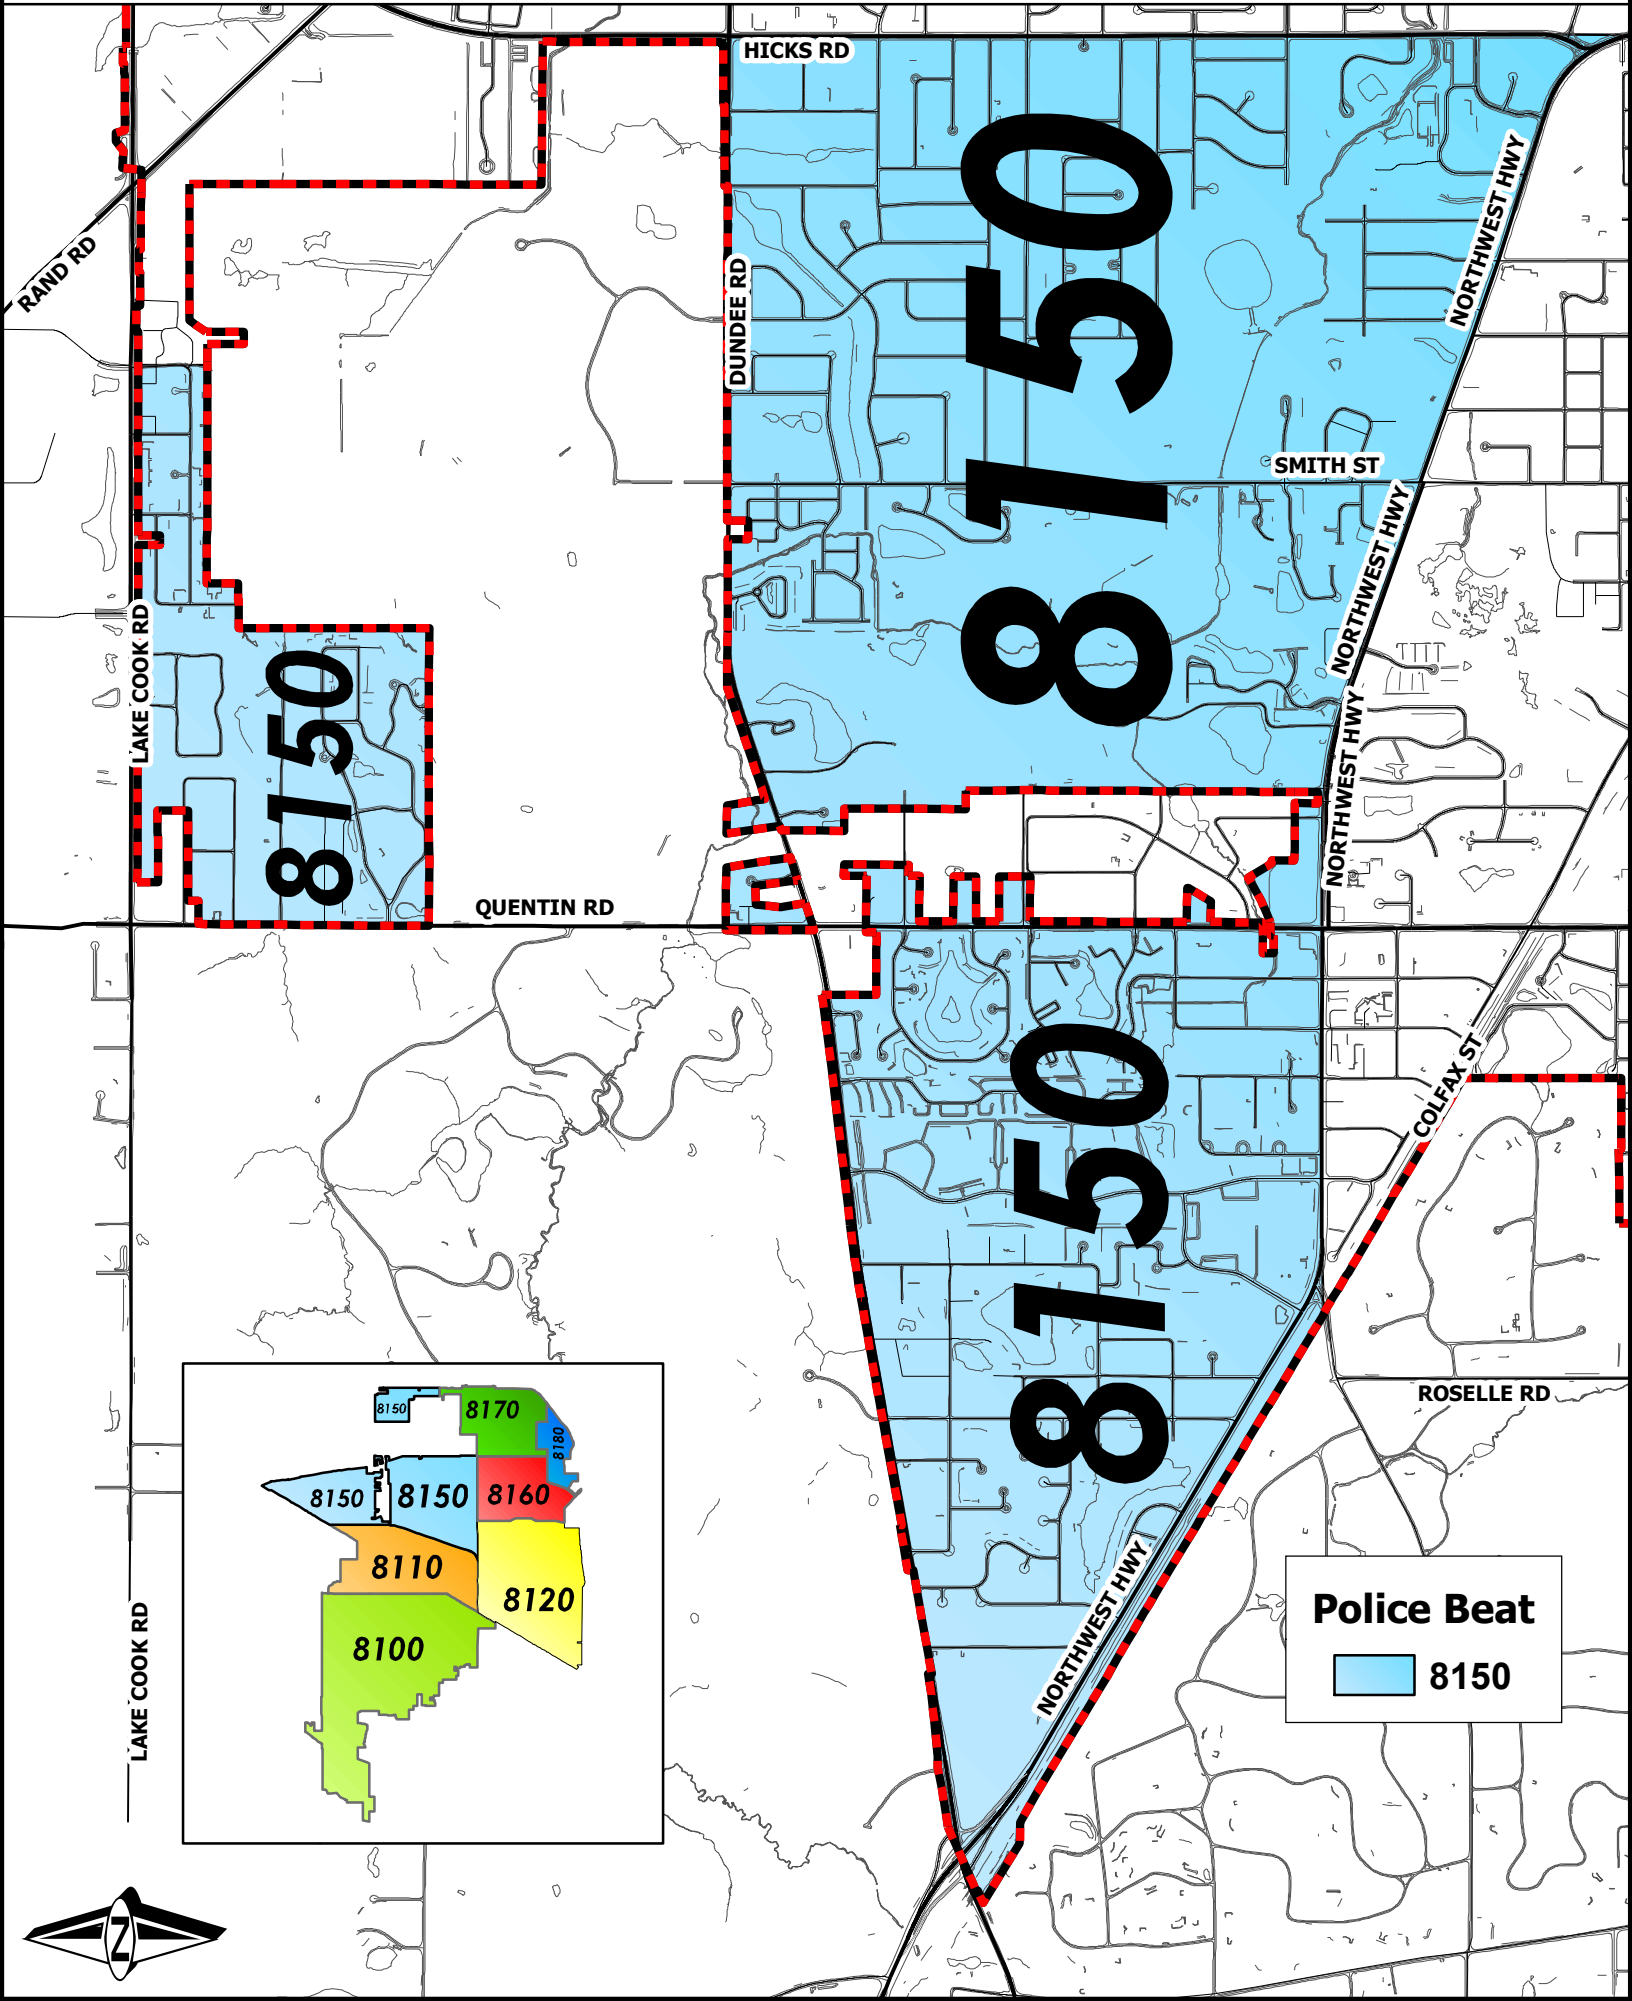

Village of Palatine Police Beat 8150

Police Beat

8150