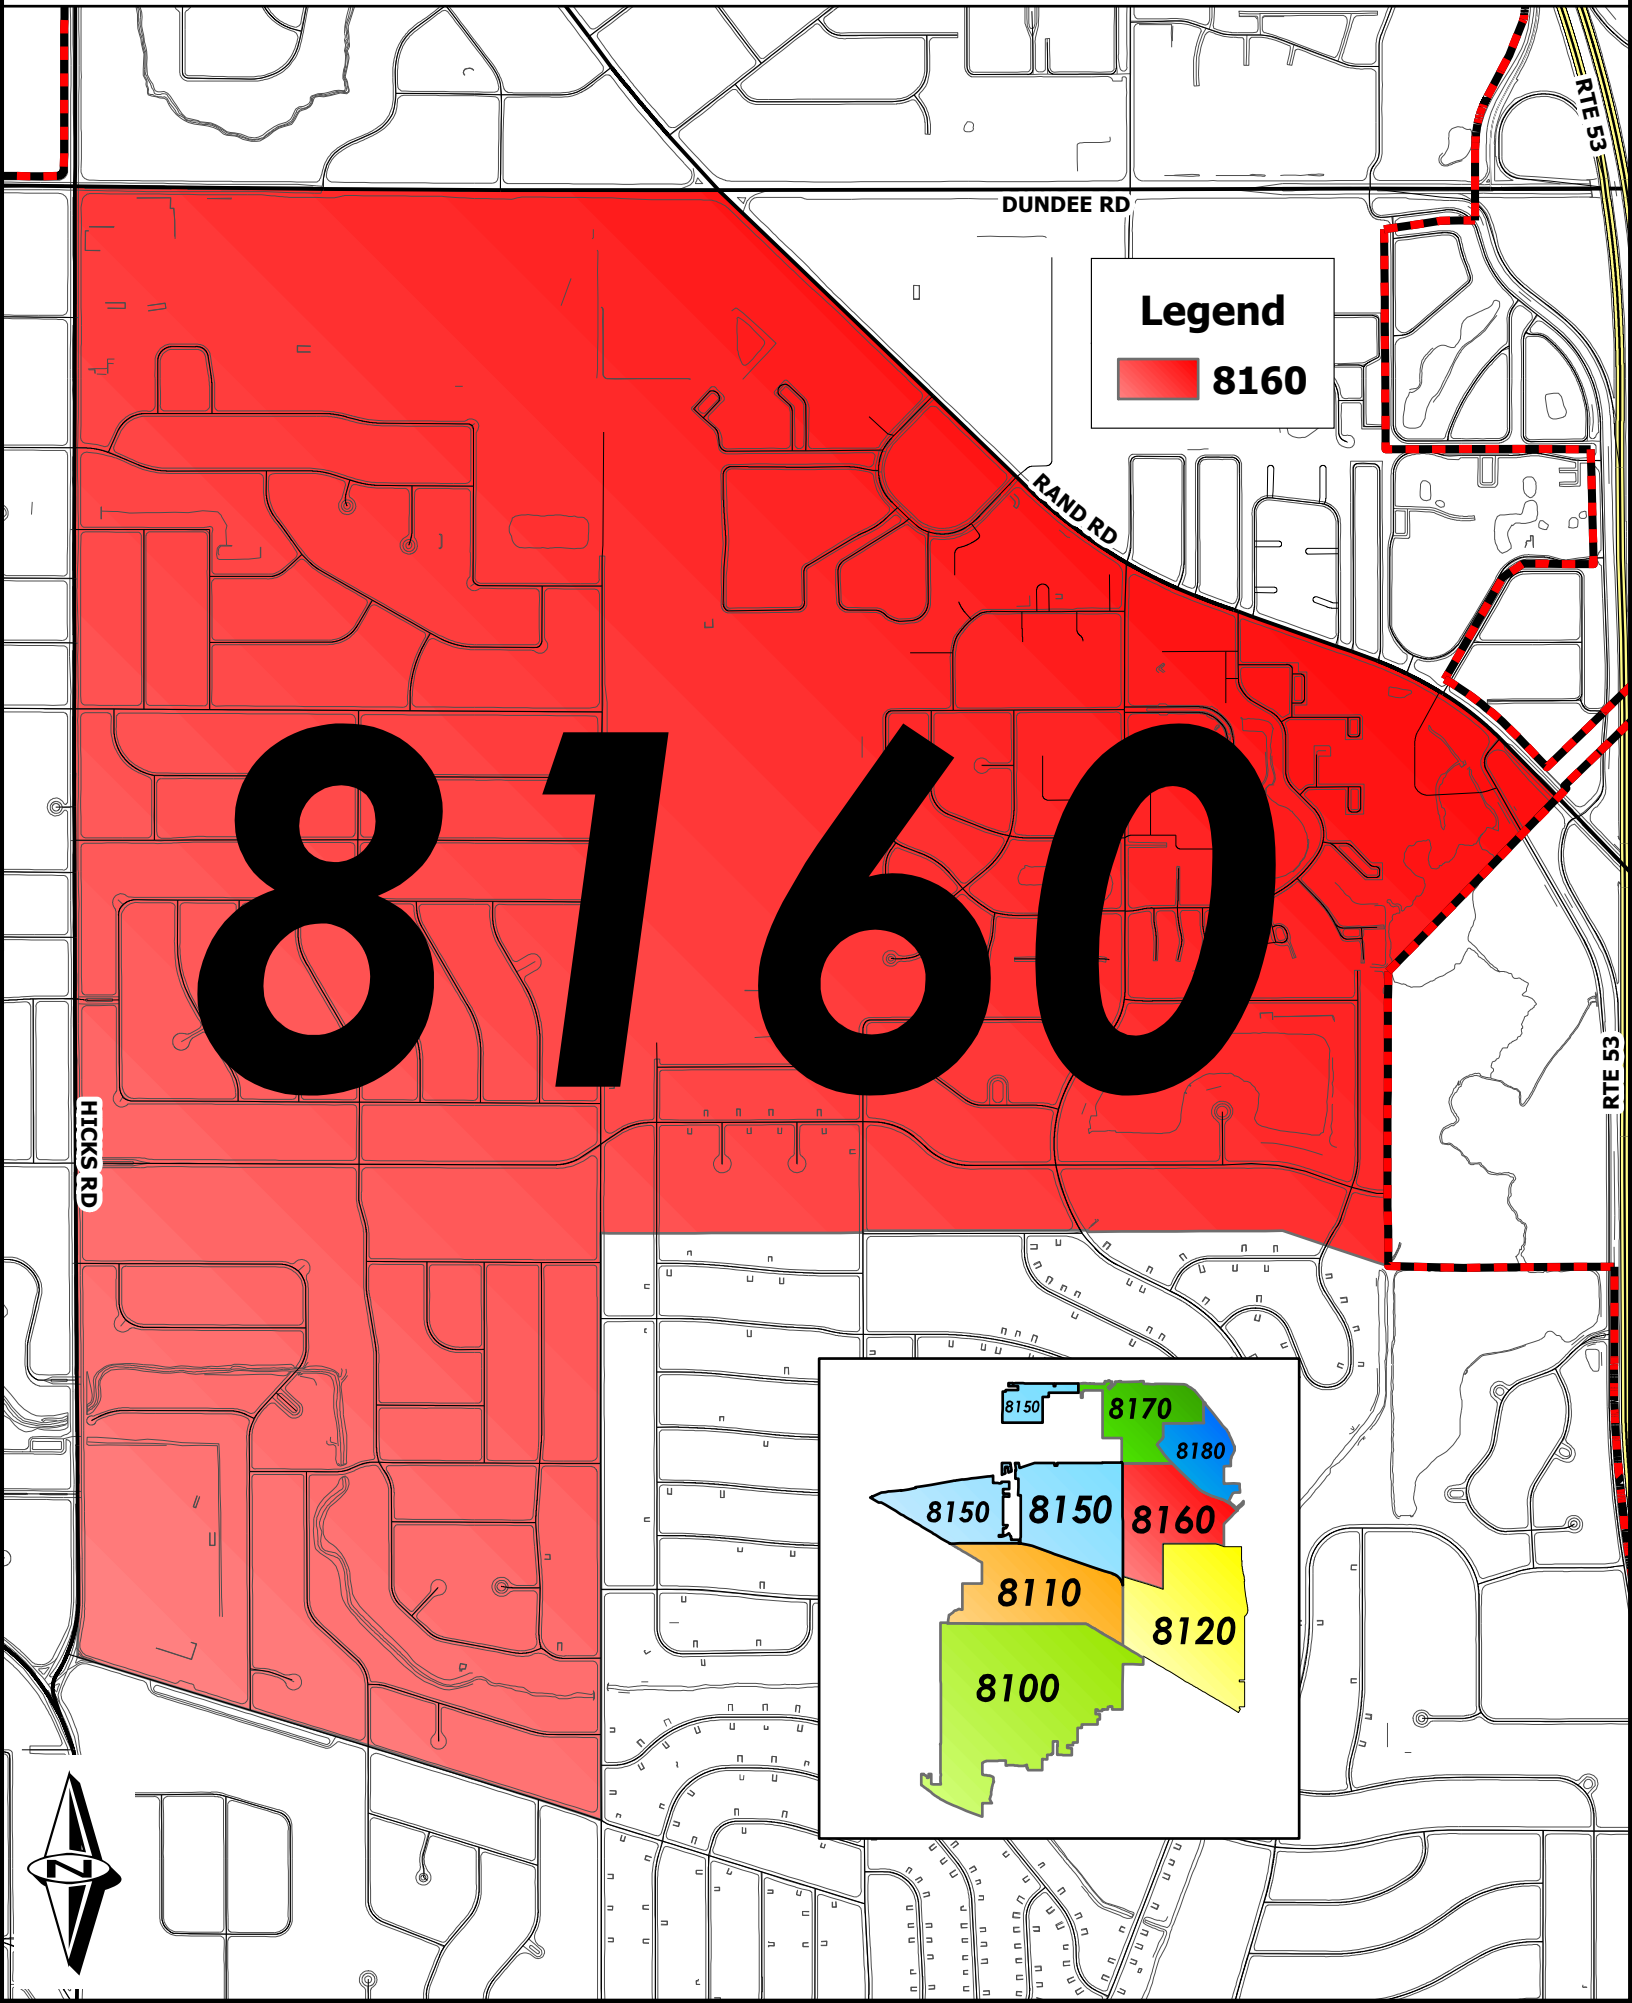

Village of Palatine Police Beat 8160

Legend
 **8160**

8160