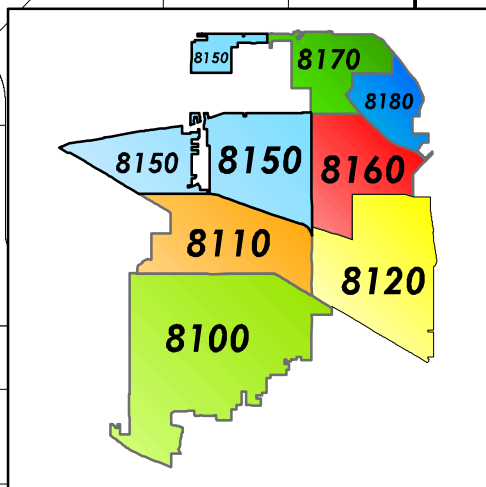

# Village of Palatine Police Beat 8170

RAND RD

LAKE COOK RD

RTE 53  
RTE 53

8170

HICKS RD

DUNDEE RD

**Legend**  
8170