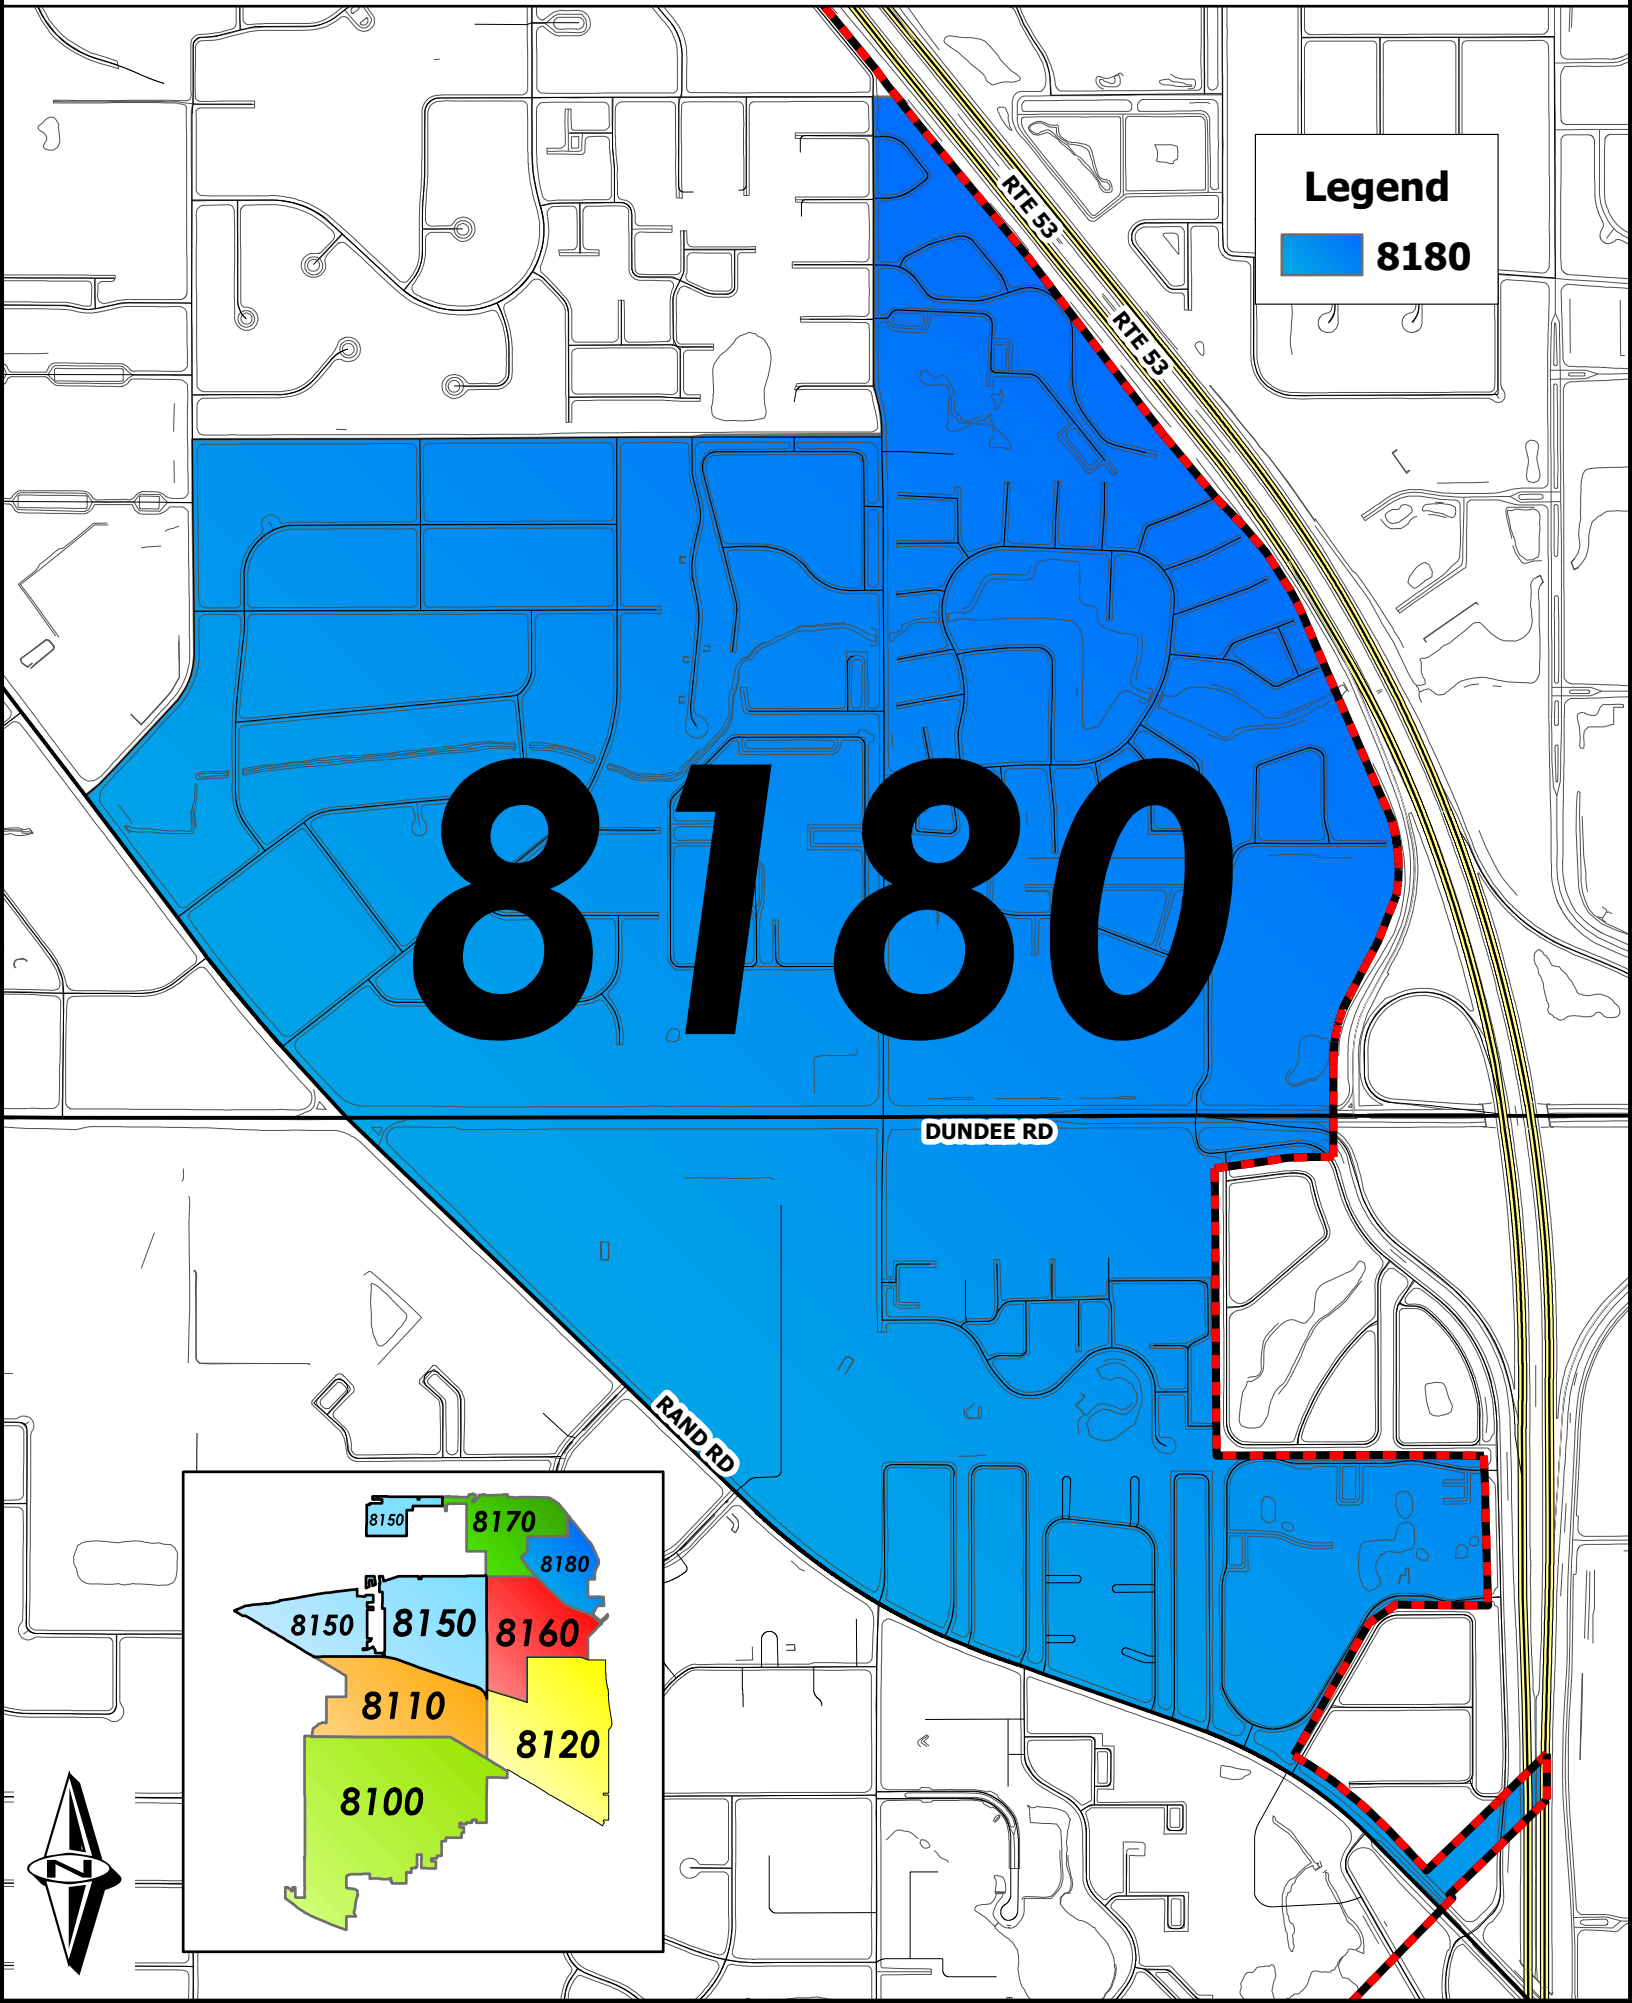

Village of Palatine Police Beat 8180

Legend

8180

8180

DUNDEE RD

RAND RD