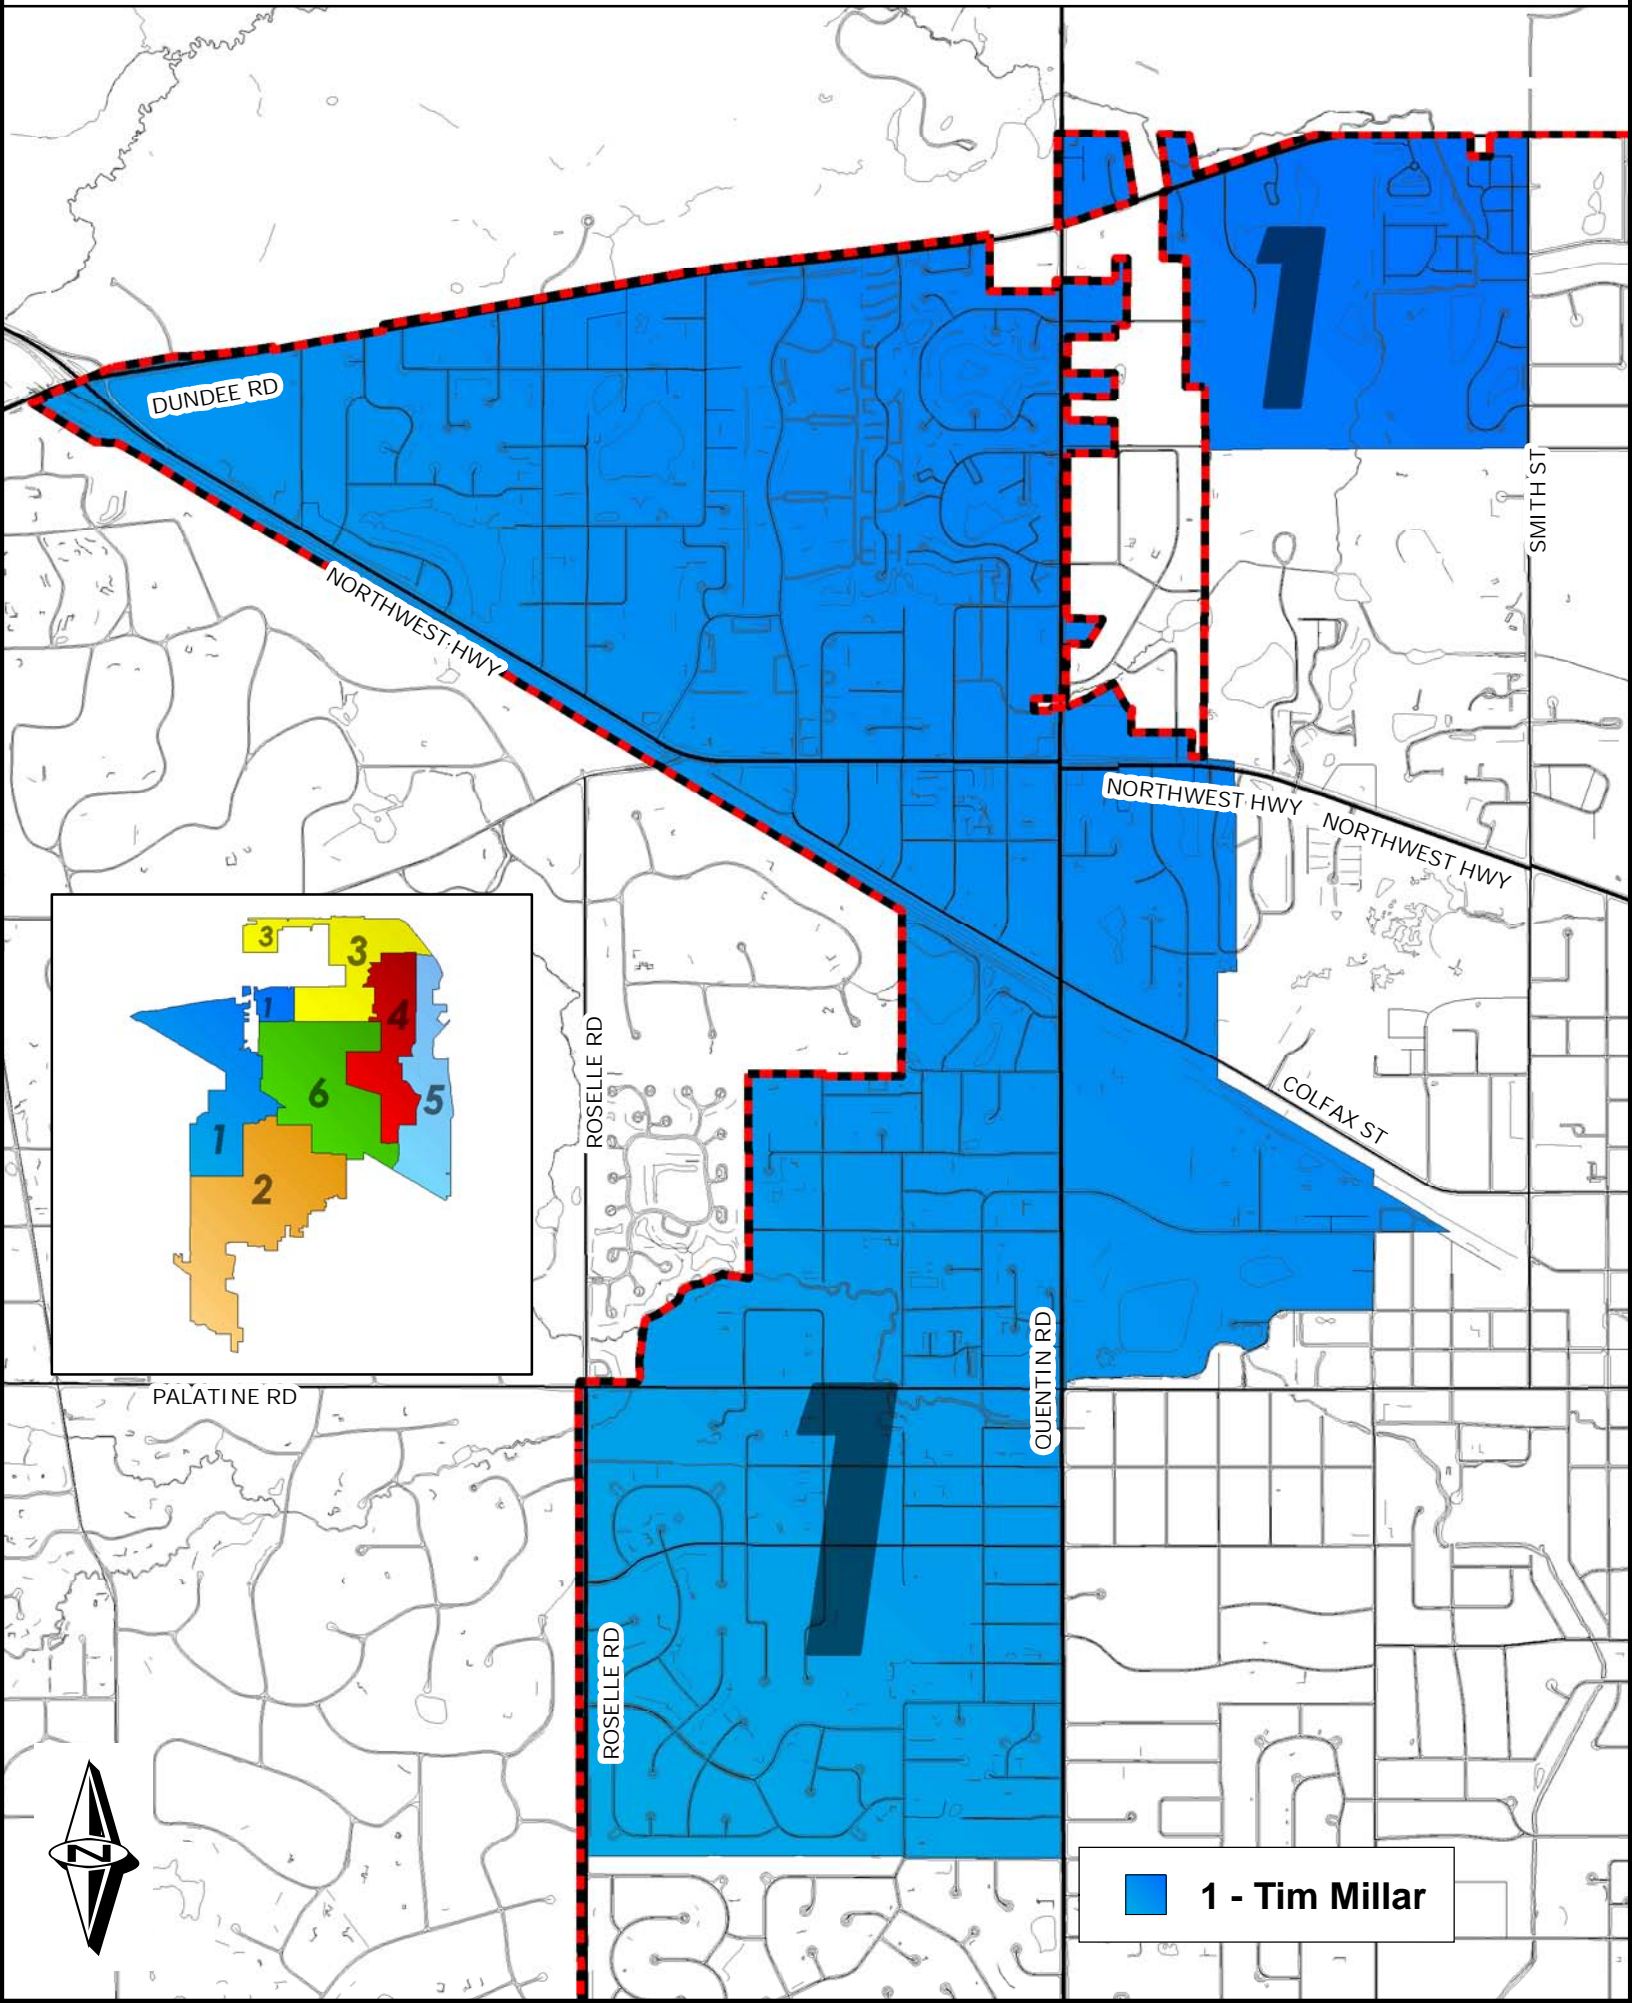

Village of Palatine Council District #1

1 - Tim Millar