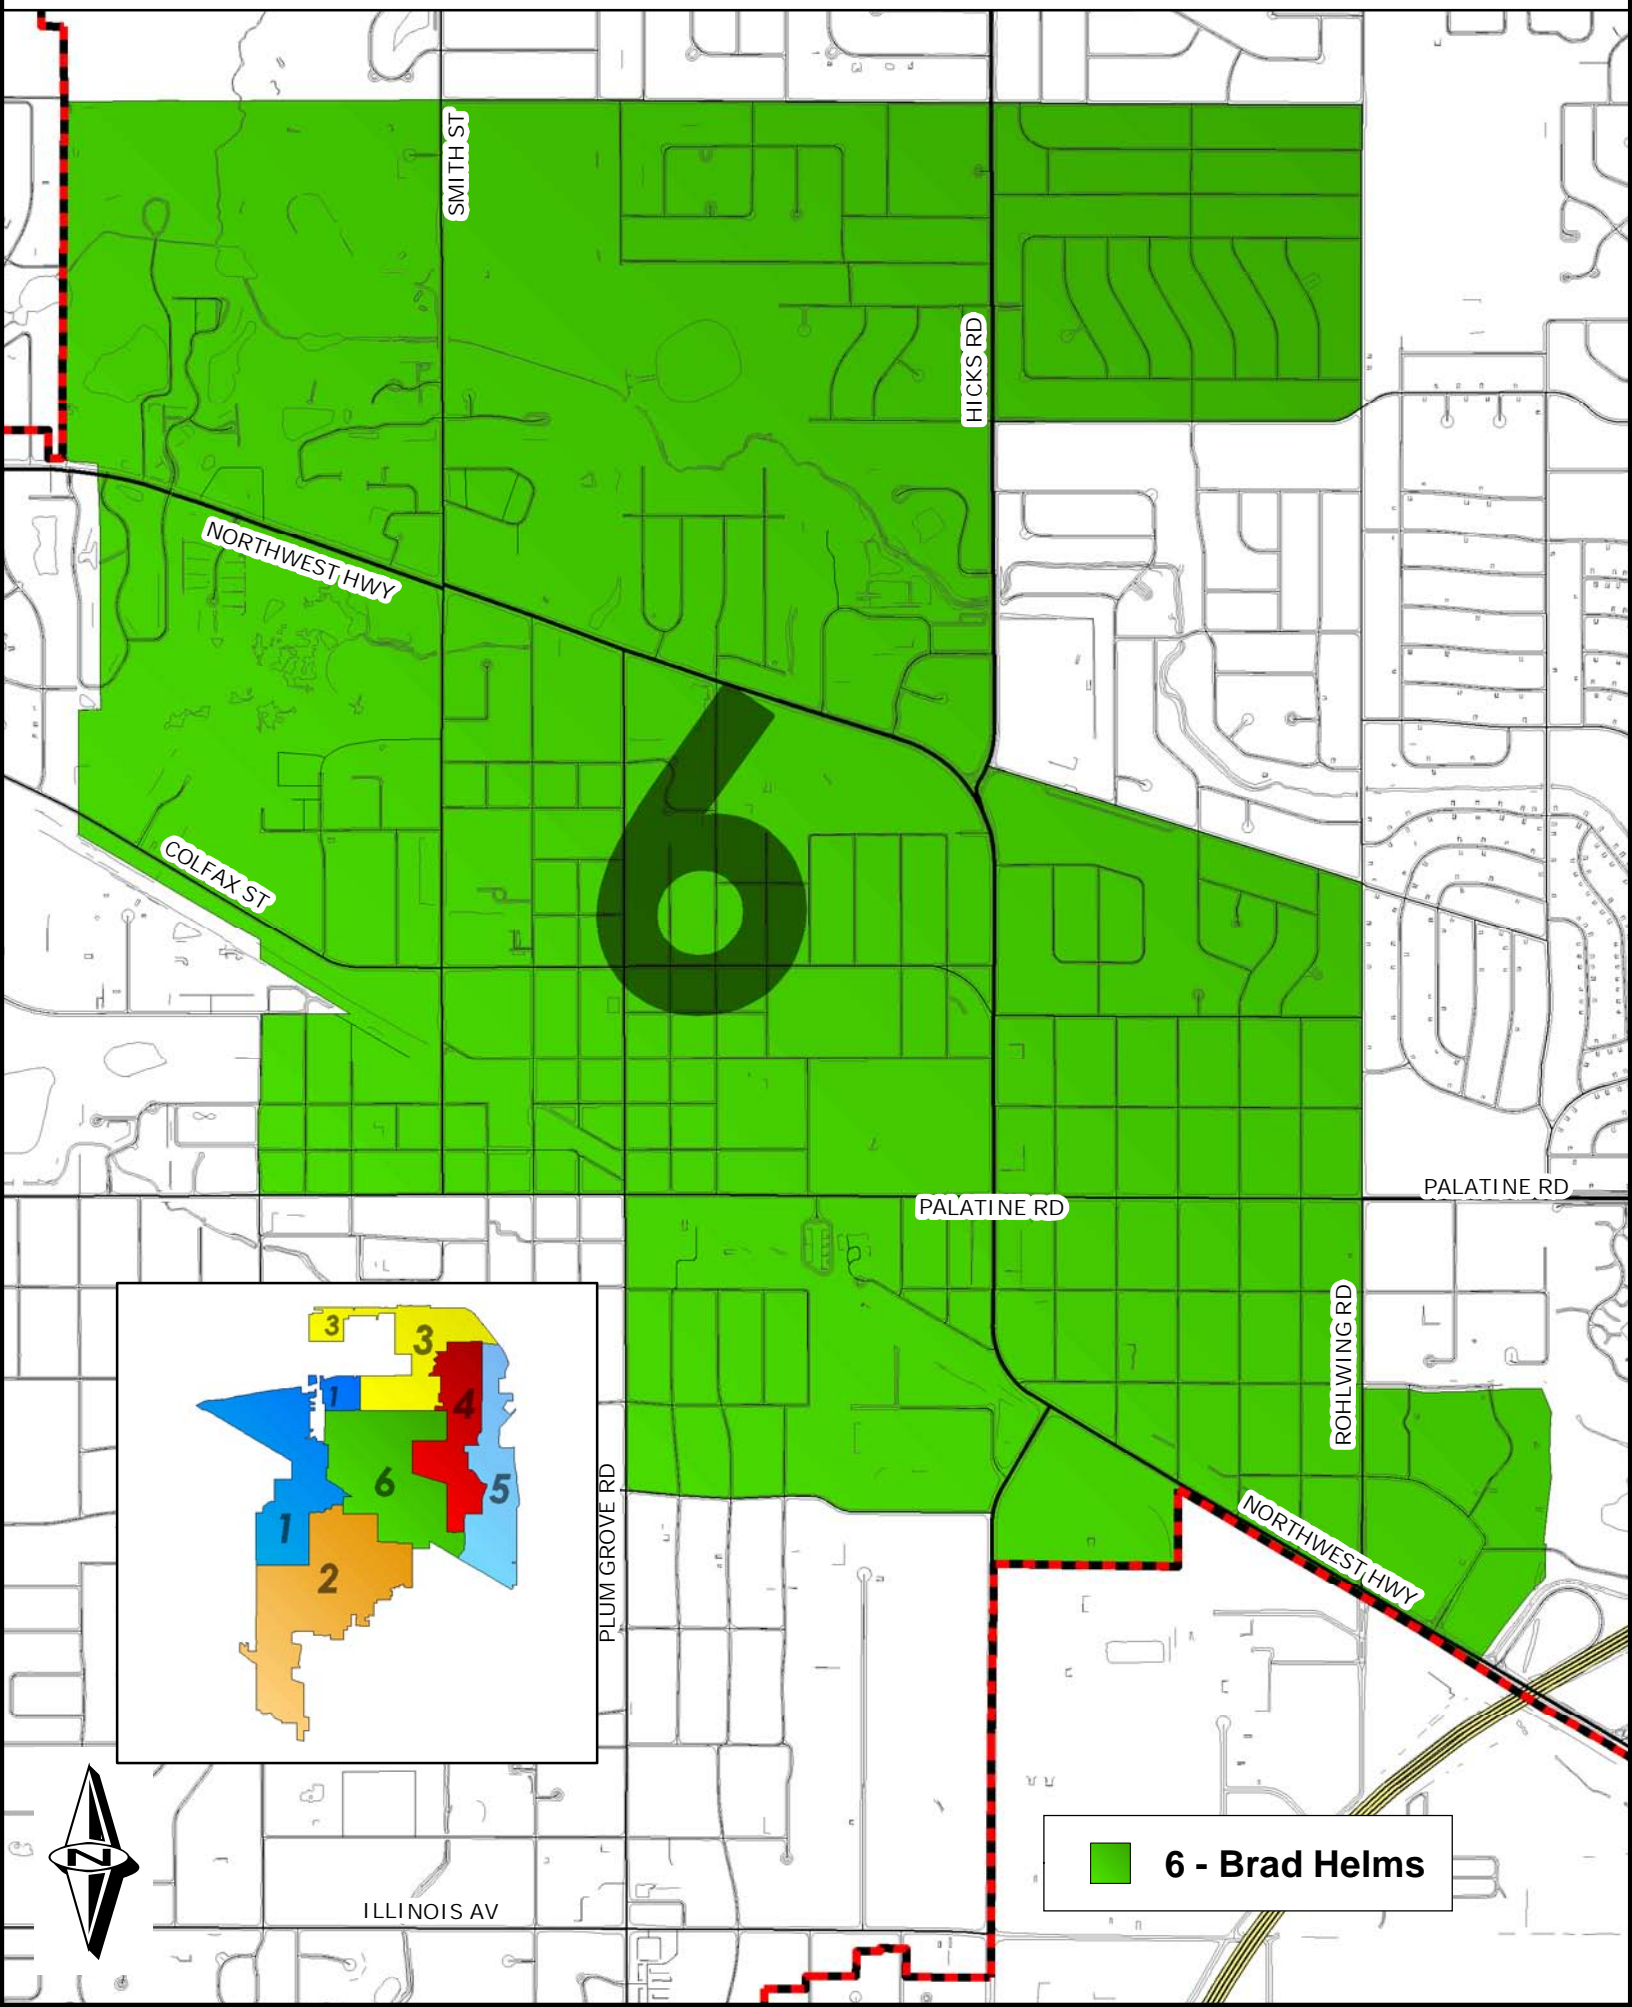

Village of Palatine Council District #6

SMITH ST

HICKS RD

NORTHWEST HWY

COLFAX ST

6

PALATINE RD

PALATINE RD

ROHLWING RD

NORTHWEST HWY

PLUM GROVE RD

ILLINOIS AV

6 - Brad Helms